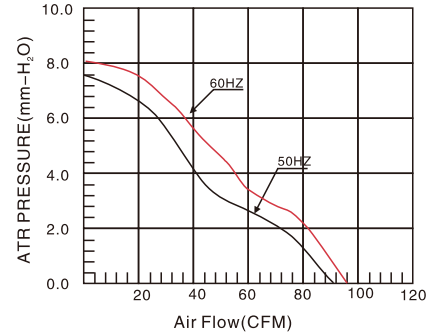

1238

尺寸/Size 120x120x38mm

AC Axial Flow Fan

★Dimensions Drawing(外观图)

★Characteristic Curves(特性曲线)

★Specifications(规格)

Model 型号	Bearing System 培林	Rated Voltage (V) 电压	Freq. (Hz) 频率	Current (A) 电流	Input Power (W) 功率	Speed (RPM) 转速	Air Flow (CFM) 风量	Static Pressure (mm-H ² O) 静压	Noise Level (dB-A) 噪音	Weight (g) 重量
HA1238S(B)1HL	Sleeve/Ball	110	50/60	0.24/0.22	23.0/21.0	2600/3000	80/91	6.80/8.50	42/46	530
HA1238S(B)1ML	Sleeve/Ball	110	50/60	0.15/0.14	17.0/14.0	2400/2700	72/83	5.10/6.80	39/42	530
HA1238S(B)1LL	Sleeve/Ball	110	50/60	0.11/0.10	10.0/9.0	2100/2400	66/72	3.20/5.10	35/39	530
HA1238S(B)2HL	Sleeve/Ball	220	50/60	0.24/0.22	23.0/21.0	2600/3000	80/91	6.80/8.50	42/46	530
HA1238S(B)2ML	Sleeve/Ball	220	50/60	0.15/0.14	17.0/14.0	2400/2700	72/83	5.10/6.80	39/42	530
HA1238S(B)2LL	Sleeve/Ball	220	50/60	0.11/0.10	10.0/9.0	2100/2400	33/72	3.20/5.10	35/39	530
HA1238S(B)3HL	Sleeve/Ball	380	50/60	0.07/0.06	23.0/21.0	2600/3000	80/91	6.80/8.50	42/46	530

1238

尺寸/Size 120x120x38mm (七叶)

AC Axial Flow Fan

★Dimensions Drawing(外观图)

★Characteristic Curves(特性曲线)

★Specifications(规格)

Model 型号	Bearing System 培林	Rated Voltage (V) 电压	Freq. (Hz) 频率	Current (A) 电流	Input Power (W) 功率	Speed (RPM) 转速	Air Flow (CFM) 风量	Static Pressure (mm-H ² O) 静压	Noise Level (dB-A) 噪音	Weight (g) 重量
HA1238S(B)1HL	Sleeve/Ball	110	50/60	0.24/0.22	23.0/21.0	2600/3000	98/112	7.3/9.2	40/45	560
HA1238S(B)1ML	Sleeve/Ball	110	50/60	0.13/0.11	17.0/14.0	2400/2700	90/100	6.0/7.2	39/42	560
HA1238S(B)1LL	Sleeve/Ball	110	50/60	0.11/0.10	10.0/9.0	2100/2400	78/90	3.6/4.0	35/39	560
HA1238S(B)2HL	Sleeve/Ball	220	50/60	0.17/0.14	23.0/21.0	2600/3000	98/112	7.3/9.2	40/45	560
HA1238S(B)2ML	Sleeve/Ball	220	50/60	0.13/0.11	17.0/14.0	2400/2700	90/100	6.0/7.2	39/42	560
HA1238S(B)2LL	Sleeve/Ball	220	50/60	0.11/0.10	10.0/9.0	2100/2400	78/90	3.6/4.0	35/39	560
HA1238S(B)3HL	Sleeve/Ball	380	50/60	0.07/0.06	23.0/21.0	2600/3000	98/112	7.3/9.2	40/45	560