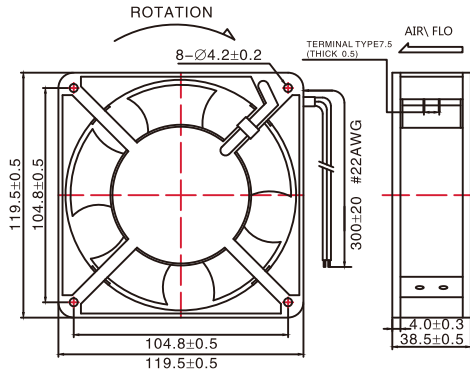

1238

尺寸/Size 120x120x38mm

AC Axial Flow Fan

★Dimensions Drawing(外观图)

★Characteristic Curves(特性曲线)

★Specifications(规格)

Model 型号	Bearing System 培林	Rated Voltage (V) 电压	Freq. (Hz) 频率	Current (A) 电流	Input Power (W) 功率	Speed (RPM) 转速	Air Flow (CFM) 风量	Static Pressure (mm-H ² O) 静压	Noise Level (dB-A) 噪音	Weight (g) 重量
HA1238S(B)1HL	Sleeve/Ball	110	50/60	0.24/0.22	23.0/21.0	2600/3000	80/91	6.80/8.50	42/46	530
HA1238S(B)1ML	Sleeve/Ball	110	50/60	0.15/0.14	17.0/14.0	2400/2700	72/83	5.10/6.80	39/42	530
HA1238S(B)1LL	Sleeve/Ball	110	50/60	0.11/0.10	10.0/9.0	2100/2400	66/72	3.20/5.10	35/39	530
HA1238S(B)2HL	Sleeve/Ball	220	50/60	0.24/0.22	23.0/21.0	2600/3000	80/91	6.80/8.50	42/46	530
HA1238S(B)2ML	Sleeve/Ball	220	50/60	0.15/0.14	17.0/14.0	2400/2700	72/83	5.10/6.80	39/42	530
HA1238S(B)2LL	Sleeve/Ball	220	50/60	0.11/0.10	10.0/9.0	2100/2400	33/72	3.20/5.10	35/39	530
HA1238S(B)3HL	Sleeve/Ball	380	50/60	0.07/0.06	23.0/21.0	2600/3000	80/91	6.80/8.50	42/46	530

1238

尺寸/Size 120x120x38mm (七叶)

AC Axial Flow Fan

★Dimensions Drawing(外观图)

★Characteristic Curves(特性曲线)

★Specifications(规格)

Model 型号	Bearing System 培林	Rated Voltage (V) 电压	Freq. (Hz) 频率	Current (A) 电流	Input Power (W) 功率	Speed (RPM) 转速	Air Flow (CFM) 风量	Static Pressure (mm-H ² O) 静压	Noise Level (dB-A) 噪音	Weight (g) 重量
HA1238S(B)1HL	Sleeve/Ball	110	50/60	0.24/0.22	23.0/21.0	2600/3000	98/112	7.3/9.2	40/45	560
HA1238S(B)1ML	Sleeve/Ball	110	50/60	0.13/0.11	17.0/14.0	2400/2700	90/100	6.0/7.2	39/42	560
HA1238S(B)1LL	Sleeve/Ball	110	50/60	0.11/0.10	10.0/9.0	2100/2400	78/90	3.6/4.0	35/39	560
HA1238S(B)2HL	Sleeve/Ball	220	50/60	0.17/0.14	23.0/21.0	2600/3000	98/112	7.3/9.2	40/45	560
HA1238S(B)2ML	Sleeve/Ball	220	50/60	0.13/0.11	17.0/14.0	2400/2700	90/100	6.0/7.2	39/42	560
HA1238S(B)2LL	Sleeve/Ball	220	50/60	0.11/0.10	10.0/9.0	2100/2400	78/90	3.6/4.0	35/39	560
HA1238S(B)3HL	Sleeve/Ball	380	50/60	0.07/0.06	23.0/21.0	2600/3000	98/112	7.3/9.2	40/45	560