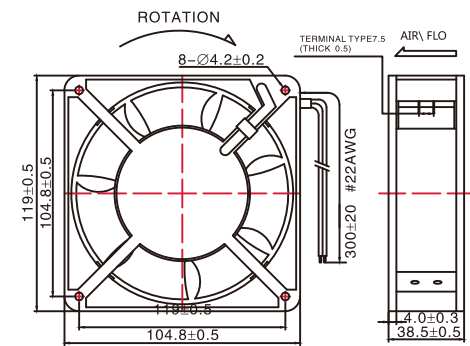

1238

尺寸/Size 120x120x38mm

AC Axial Flow Fan

★Dimensions Drawing(外观图)

★Characteristic Curves(特性曲线)

★Specifications(规格)

Model 型号	Bearing System 培林	Rated Voltage (V) 电压	Freq. (Hz) 频率	Current (A) 电流	Input Power (W) 功率	Speed (RPM) 转速	Air Flow (CFM) 风量	Static Pressure (mm-H ² O) 静压	Noise Level (dB-A) 噪音	Weight (g) 重量
HA1238S(B)1HL	Sleeve/Ball	110	50/60	0.24/0.22	23.0/21.0	2600/3000	80/91	6.80/8.50	42/46	530
HA1238S(B)1ML	Sleeve/Ball	110	50/60	0.15/0.14	17.0/14.0	2400/2700	72/83	5.10/6.80	39/42	530
HA1238S(B)1LL	Sleeve/Ball	110	50/60	0.11/0.10	10.0/9.0	2100/2400	66/72	3.20/5.10	35/39	530
HA1238S(B)2HL	Sleeve/Ball	220	50/60	0.24/0.22	23.0/21.0	2600/3000	80/91	6.80/8.50	42/46	530
HA1238S(B)2ML	Sleeve/Ball	220	50/60	0.15/0.14	17.0/14.0	2400/2700	72/83	5.10/6.80	39/42	530
HA1238S(B)2LL	Sleeve/Ball	220	50/60	0.11/0.10	10.0/9.0	2100/2400	33/72	3.20/5.10	35/39	530
HA1238S(B)3HL	Sleeve/Ball	380	50/60	0.07/0.06	23.0/21.0	2600/3000	80/91	6.80/8.50	42/46	530

1238

尺寸/Size 120x120x38mm (七叶)

AC Axial Flow Fan

★Dimensions Drawing(外观图)

★Characteristic Curves(特性曲线)

★Specifications(规格)

Model 型号	Bearing System 培林	Rated Voltage (V) 电压	Freq. (Hz) 频率	Current (A) 电流	Input Power (W) 功率	Speed (RPM) 转速	Air Flow (CFM) 风量	Static Pressure (mm-H ² O) 静压	Noise Level (dB-A) 噪音	Weight (g) 重量
HA1238S(B)1HL	Sleeve/Ball	110	50/60	0.24/0.22	23.0/21.0	2600/3000	98/112	7.3/9.2	40/45	560
HA1238S(B)1ML	Sleeve/Ball	110	50/60	0.13/0.11	17.0/14.0	2400/2700	90/100	6.0/7.2	39/42	560
HA1238S(B)1LL	Sleeve/Ball	110	50/60	0.11/0.10	10.0/9.0	2100/2400	78/90	3.6/4.0	35/39	560
HA1238S(B)2HL	Sleeve/Ball	220	50/60	0.17/0.14	23.0/21.0	2600/3000	98/112	7.3/9.2	40/45	560
HA1238S(B)2ML	Sleeve/Ball	220	50/60	0.13/0.11	17.0/14.0	2400/2700	90/100	6.0/7.2	39/42	560
HA1238S(B)2LL	Sleeve/Ball	220	50/60	0.11/0.10	10.0/9.0	2100/2400	78/90	3.6/4.0	35/39	560
HA1238S(B)3HL	Sleeve/Ball	380	50/60	0.07/0.06	23.0/21.0	2600/3000	98/112	7.3/9.2	40/45	560