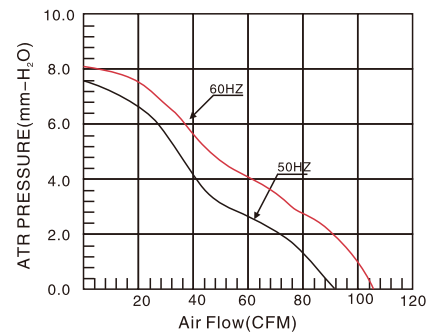

1238

尺寸/Size 120x120x38mm

AC Axial Flow Fan

★Dimensions Drawing(外观图)

★Characteristic Curves(特性曲线)

★Specifications(规格)

Model 型号	Bearing System 培林	Rated Voltage (V) 电压	Freq. (Hz) 频率	Current (A) 电流	Input Power (W) 功率	Speed (RPM) 转速	Air Flow (CFM) 风量	Static Pressure (mm-H ² O) 静压	Noise Level (dB-A) 噪音	Weight (g) 重量
HA1238S(B)1HL	Sleeve/Ball	110	50/60	0.24/0.22	23.0/21.0	2600/3000	80/91	6.80/8.50	42/46	530
HA1238S(B)1ML	Sleeve/Ball	110	50/60	0.15/0.14	17.0/14.0	2400/2700	72/83	5.10/6.80	39/42	530
HA1238S(B)1LL	Sleeve/Ball	110	50/60	0.11/0.10	10.0/9.0	2100/2400	66/72	3.20/5.10	35/39	530
HA1238S(B)2HL	Sleeve/Ball	220	50/60	0.24/0.22	23.0/21.0	2600/3000	80/91	6.80/8.50	42/46	530
HA1238S(B)2ML	Sleeve/Ball	220	50/60	0.15/0.14	17.0/14.0	2400/2700	72/83	5.10/6.80	39/42	530
HA1238S(B)2LL	Sleeve/Ball	220	50/60	0.11/0.10	10.0/9.0	2100/2400	33/72	3.20/5.10	35/39	530
HA1238S(B)3HL	Sleeve/Ball	380	50/60	0.07/0.06	23.0/21.0	2600/3000	80/91	6.80/8.50	42/46	530

1238

尺寸/Size 120x120x38mm (七叶)

AC Axial Flow Fan

★Dimensions Drawing(外观图)

★Characteristic Curves(特性曲线)

★Specifications(规格)

Model 型号	Bearing System 培林	Rated Voltage (V) 电压	Freq. (Hz) 频率	Current (A) 电流	Input Power (W) 功率	Speed (RPM) 转速	Air Flow (CFM) 风量	Static Pressure (mm-H ² O) 静压	Noise Level (dB-A) 噪音	Weight (g) 重量
HA1238S(B)1HL	Sleeve/Ball	110	50/60	0.24/0.22	23.0/21.0	2600/3000	98/112	7.3/9.2	40/45	560
HA1238S(B)1ML	Sleeve/Ball	110	50/60	0.13/0.11	17.0/14.0	2400/2700	90/100	6.0/7.2	39/42	560
HA1238S(B)1LL	Sleeve/Ball	110	50/60	0.11/0.10	10.0/9.0	2100/2400	78/90	3.6/4.0	35/39	560
HA1238S(B)2HL	Sleeve/Ball	220	50/60	0.17/0.14	23.0/21.0	2600/3000	98/112	7.3/9.2	40/45	560
HA1238S(B)2ML	Sleeve/Ball	220	50/60	0.13/0.11	17.0/14.0	2400/2700	90/100	6.0/7.2	39/42	560
HA1238S(B)2LL	Sleeve/Ball	220	50/60	0.11/0.10	10.0/9.0	2100/2400	78/90	3.6/4.0	35/39	560
HA1238S(B)3HL	Sleeve/Ball	380	50/60	0.07/0.06	23.0/21.0	2600/3000	98/112	7.3/9.2	40/45	560